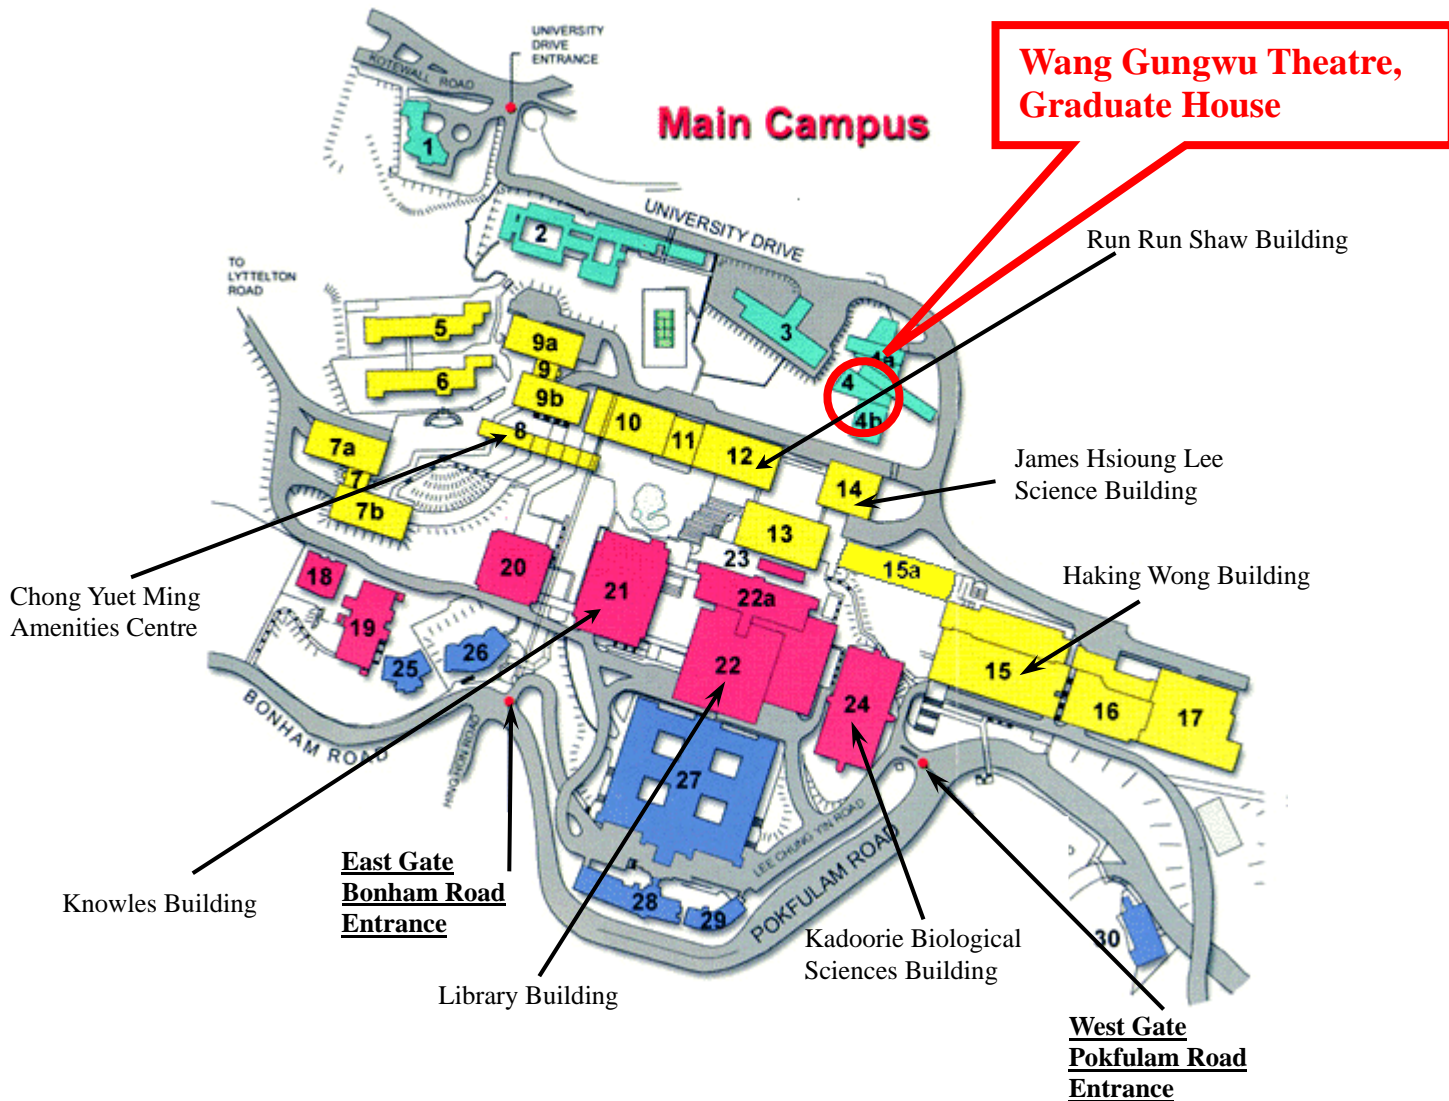

## Map of Wang Gungwu Theatre, Graduate House, HKU

#### *1) By Bus:*

Take either No. 23, 40, 40M from Admiralty outside Pacific Place or No. 3B from Star Ferry at Central. Alight at the bus-stop in front of the East Gate on Bonham Road or the West Gate in front of Haking Wong Building on Pokfulam Road.

#### *2) By Taxi:*

From Admiralty or Central to Cotton Tree Drive to Robinson Road to Kotewall Road. Turn right onto University Drive.