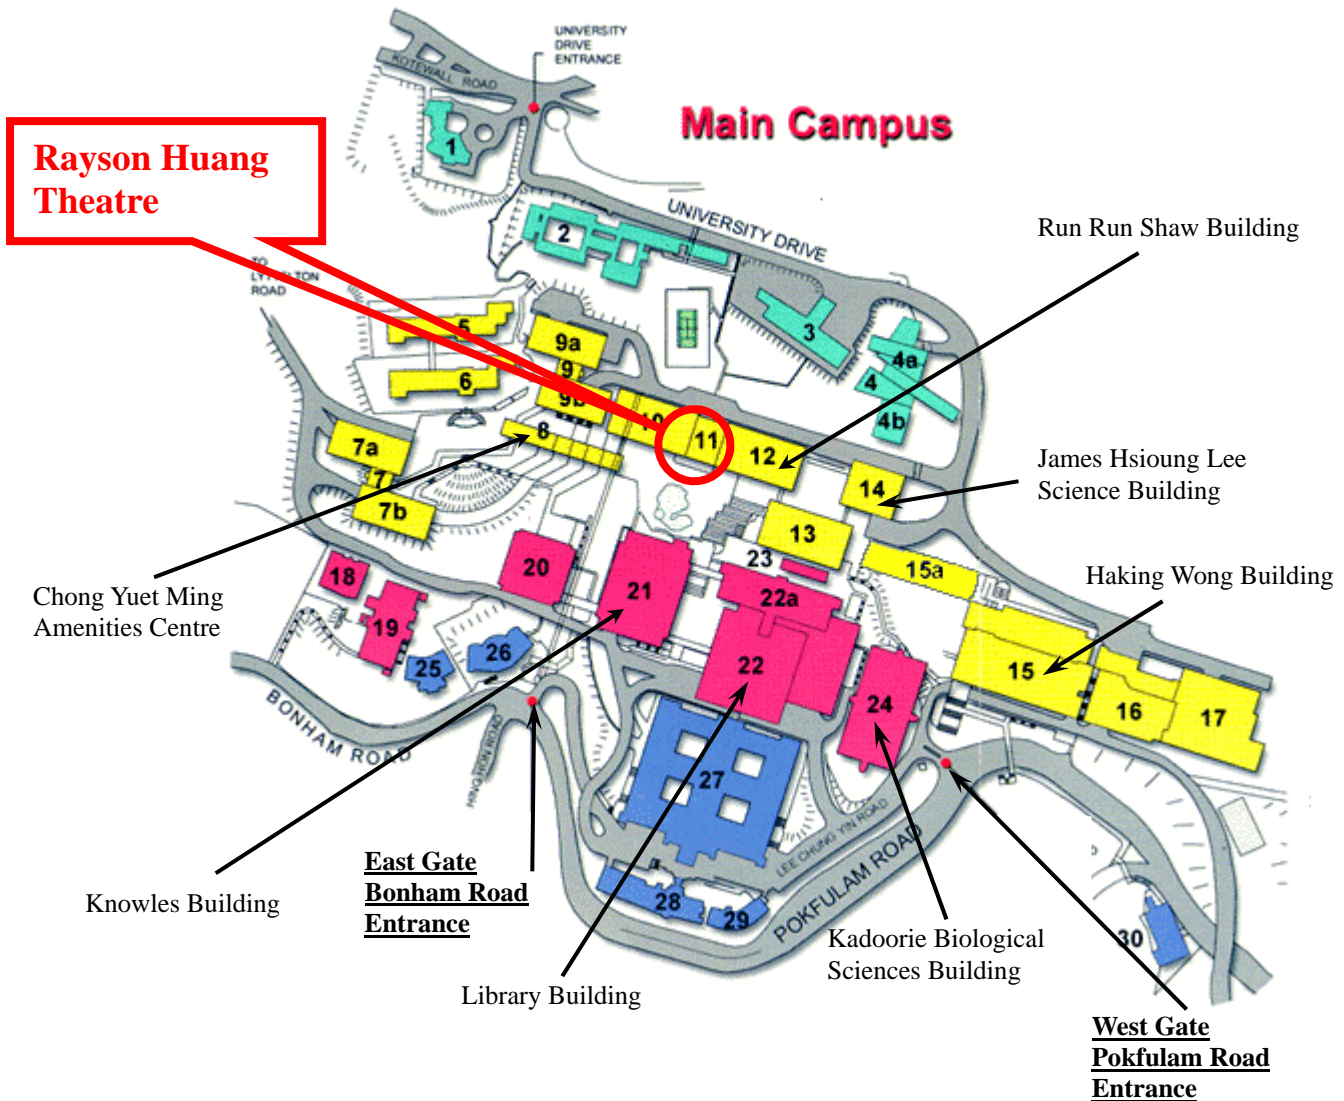

Map of Rayson Huang Theatre, HKU

Transportation to HKU:

1) By Bus:

Take either No. 23, 40, 40M from Admiralty outside Pacific Place or No. 3B from Star Ferry at Central. Alight at the bus-stop in front of the East Gate on Bonham Road or the West Gate in front of Haking Wong Building on Pokfulam Road.

2) By Taxi:

From Admiralty or Central to Cotton Tree Drive to Robinson Road to Kotewall Road. Turn right onto University Drive.